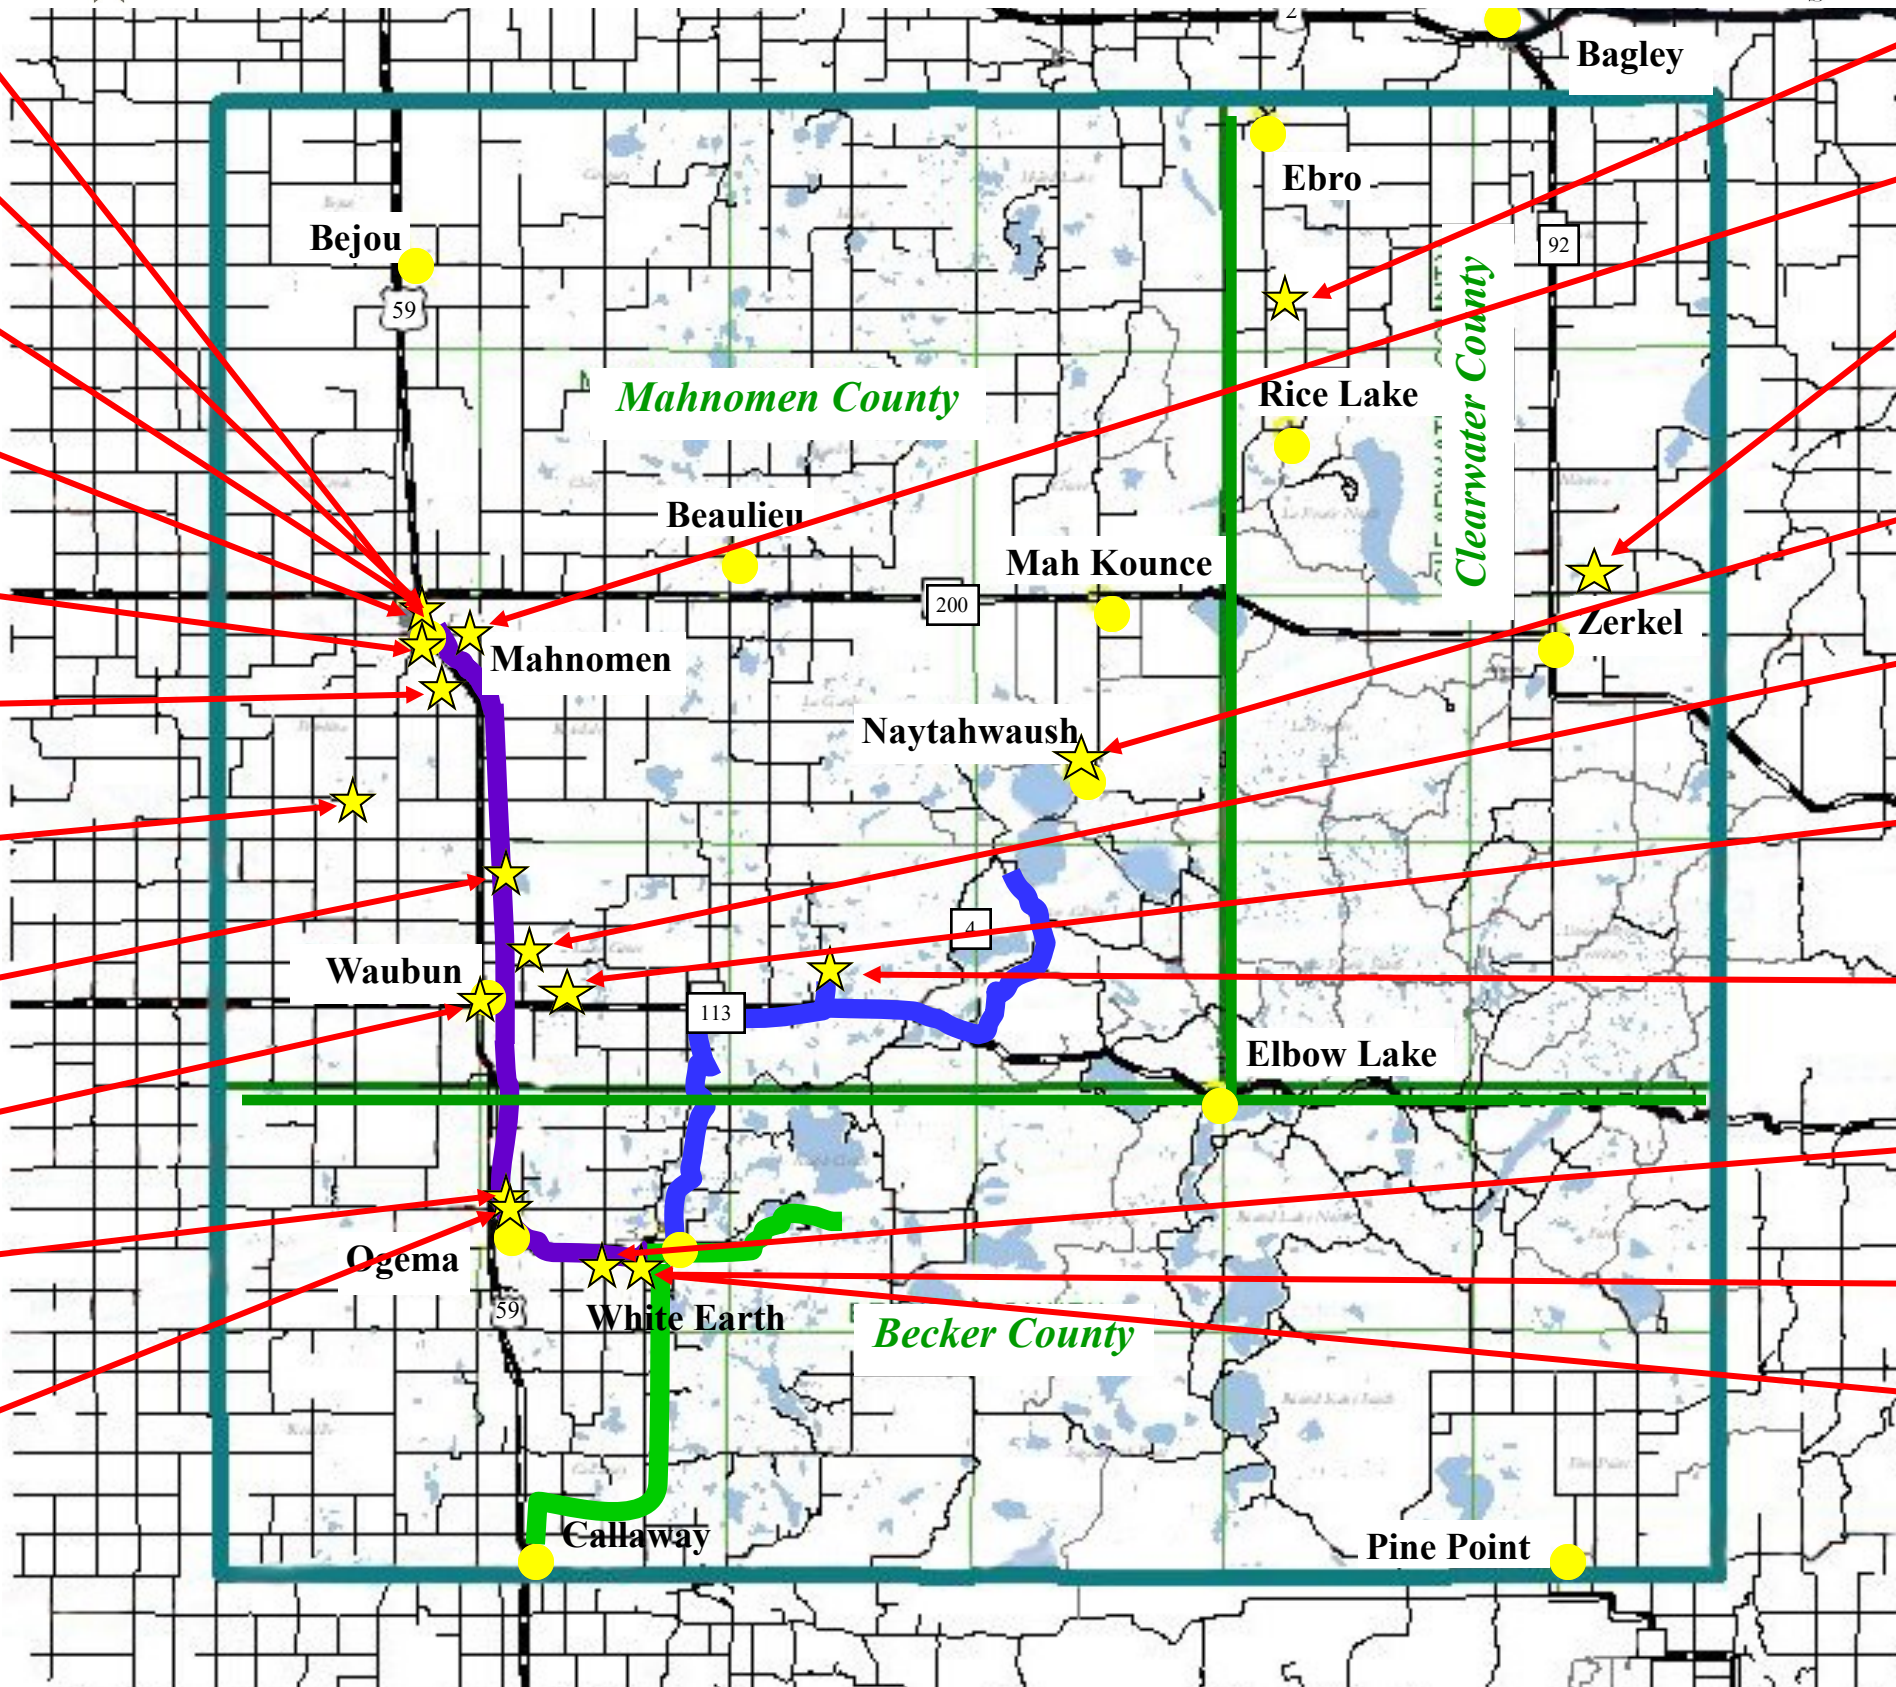

Licensed Child Care Programs on White Earth Reservation

*Amanda Luhman
Mahnomen City Limits
(231) 350-3951
amandaj2010@yahoo.com

*Christine Qual
Mahnomen City Limits
(507) 828-9639
stechchristine@gamil.com

*Tawneka Jaeger
Mahnomen City Limits
(218) 935-2795
tawnekajaeger@hotmail.com

Gail Niemi
Mahnomen City Limits
(218) 261-2112
gailszoo5@hotmail.com

*St. Michael's Preschool
Mahnomen City Limits
(218) 935-5222

*Traci Turner
Mahnomen Area
(218) 204-0614
turse21_08@hotmail.com

*Penny Winter
Rural Mahnomen
(701) 212-8914
pennywinter@gmail.com

*Michelle Lundon
Rural Mahnomen/ Waubun Area
(218) 204-0833
elmerfud224@hotmail.com

*Barb Brehm
Waubun City Limits
(218) 473-2490
barbbrehm@hotmail.com

*Annie Haverkamp
Rural Waubun/Ogema Area
(218) 983-3813
annieh@arvig.net
(Site 1)

*Jennifer Donner
Rural Waubun/Ogema Area
(218) 204-0711
jennifer_haverkamp842@hotmail.com
(Site 2)

*Lil' Dream Catchers -Terri Midbo
Rice Lake/Bagley area
(218) 694-2278

*Mahnomen Child Care
Mahnomen City Limits
(218) 935-0314

*Minnie's Mountain Daycare
Brandi Hilliard
Bagley Area
(218) 657-2477
B_lafriniere_09@hotmail.com

Nay-Tah-Waush Child Care
Nay-Tah-Waush City Limits
(218) 936 2220

*Melissa Zima
Rural Waubun Area
(218) 204-0912
Melissa_bartos@hotmail.com

*Miranda Anderson
Rural Waubun Area
(218) 401-0711
mirandahall66@gmail.com

*Jenni Syverson
Rural Waubun Area
(218) 473-2052
jennisyverson@yahoo.com

*Jamie Weigel
Rural White Earth/Ogema Area
(218) 983-3418
bunchofweigels@yahoo.com

*White Earth Child Care
White Earth Community
(218) 983-3285 x1405

*White Earth Infant/ Toddler
White Earth Community
(218) 983-3285 x1437

Providers needed in the following areas

- Pine Point
- Callaway
- Elbow Lake
- Naytahwaush
- Bejou
- Beaulieu

★ Provider Locations

▣ Reservation Border

● Cities, Towns & Villages

*Parent Aware Star rated