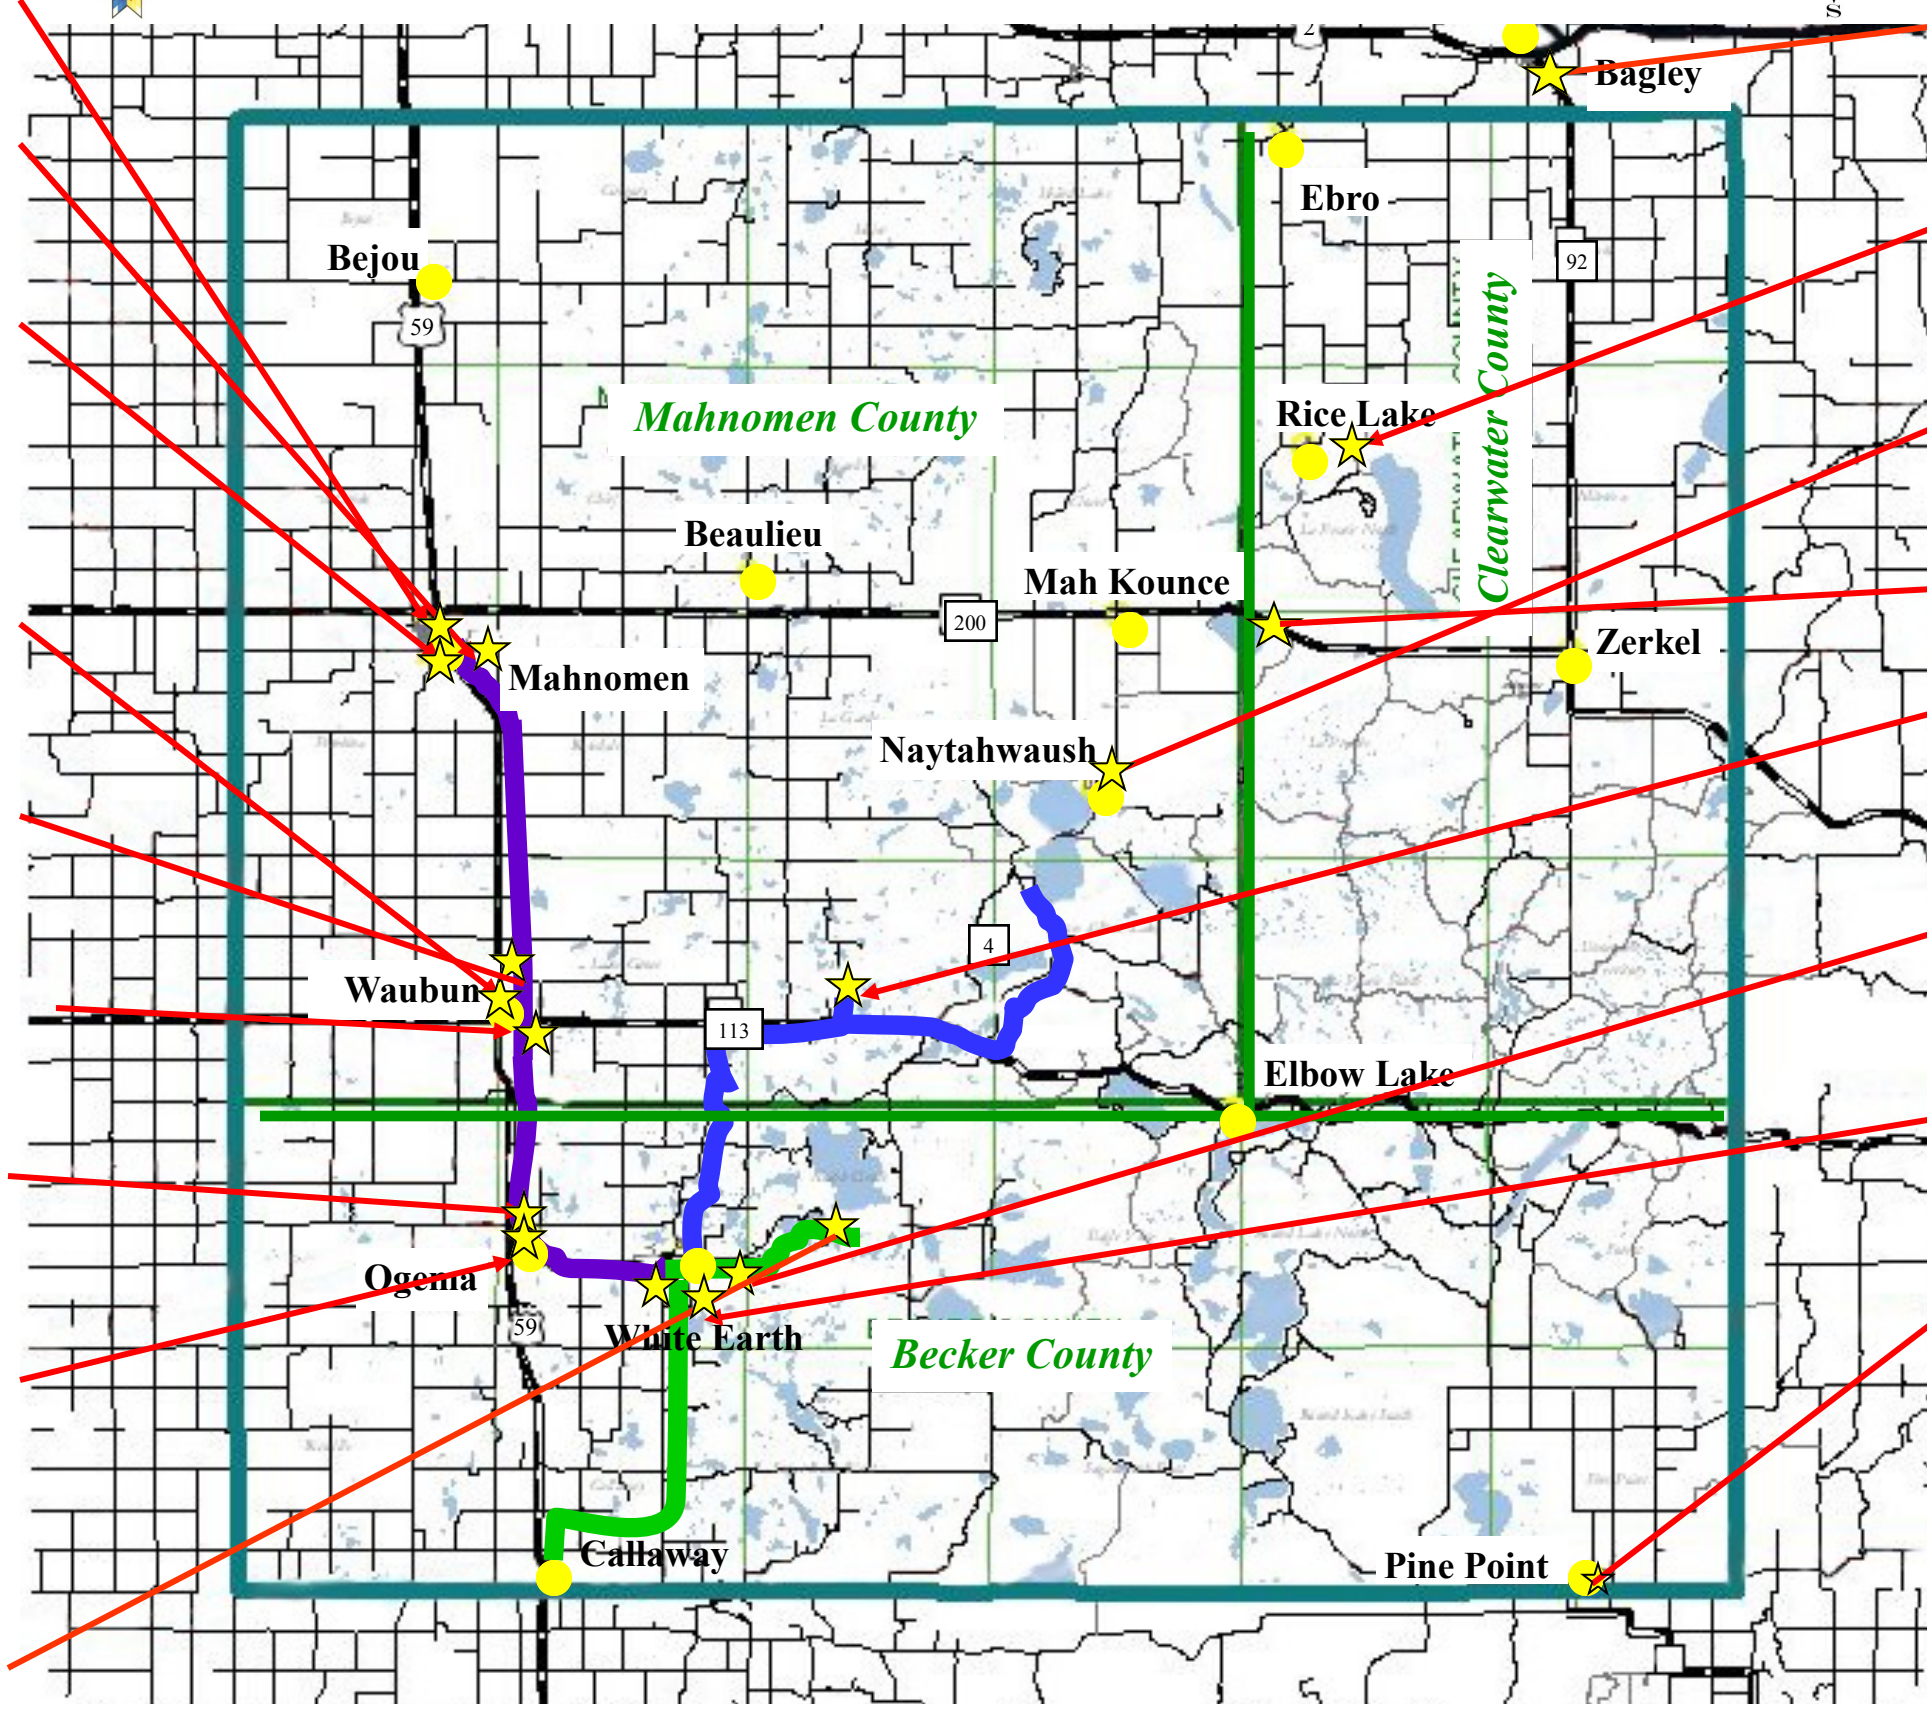

- *Minnie's Mountain Daycare**
Brandi LaFriniere
20396 Upper Rice Lake Rd.
218 657-2477
- *Rice Lake Community Child Care**
Lil' Dream Catchers -Terri Midbo
Rice Lake/Bagley area
(218) 694-2278
terrimidbo@yahoo.com
- *Soaring Eagle Daycare**
Located next to Naytahwaush
Sports Complex -**Jana Keezer**
218 204-0506
- *Little Dancers of Our Future**
(218) 902-0556 **Sharon Townsend**
bearclan_5@hotmail.com
- *Jenni Syverson**
Rural Waubun area
(218) 473-2052
jennisyverson@yahoo.com
- *White Earth Child Care**
White Earth community child care
(218) 983-3285 x1405
wechildcare@whiteearth.com
- *Jaime Weigel (county licensed)**
White Earth/Ogema
(218) 983-3418
bunchofweigels@yahoo.com
- Four Winds Daycare**
Pine Point Community Child Care
Gabrielle Hooker 218 616-0585

★ Provider Locations
 Reservation Border
 ● Cities, Towns & Villages
 *Parent Aware Star rated